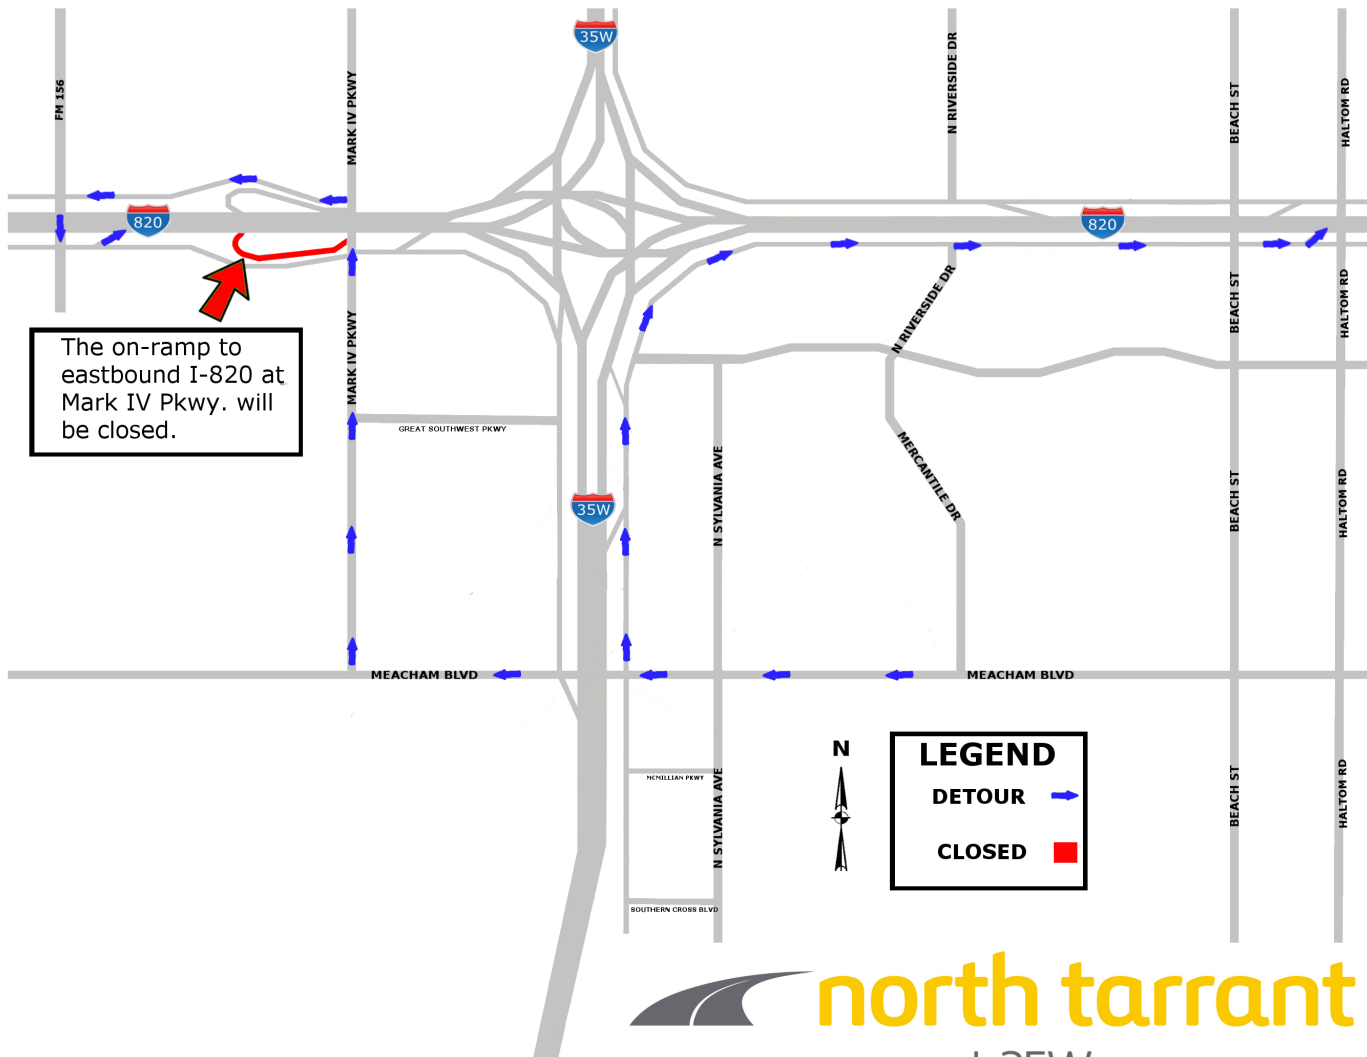

MARK IV PKWY EASTBOUND ON-RAMP CLOSURE

Through January 2018 (estimated)

The on-ramp to eastbound I-820 at Mark IV Pkwy. will be closed.

Traffic will be redirected to FM 156 or the on-ramp between Beach St. and Haltom Rd.