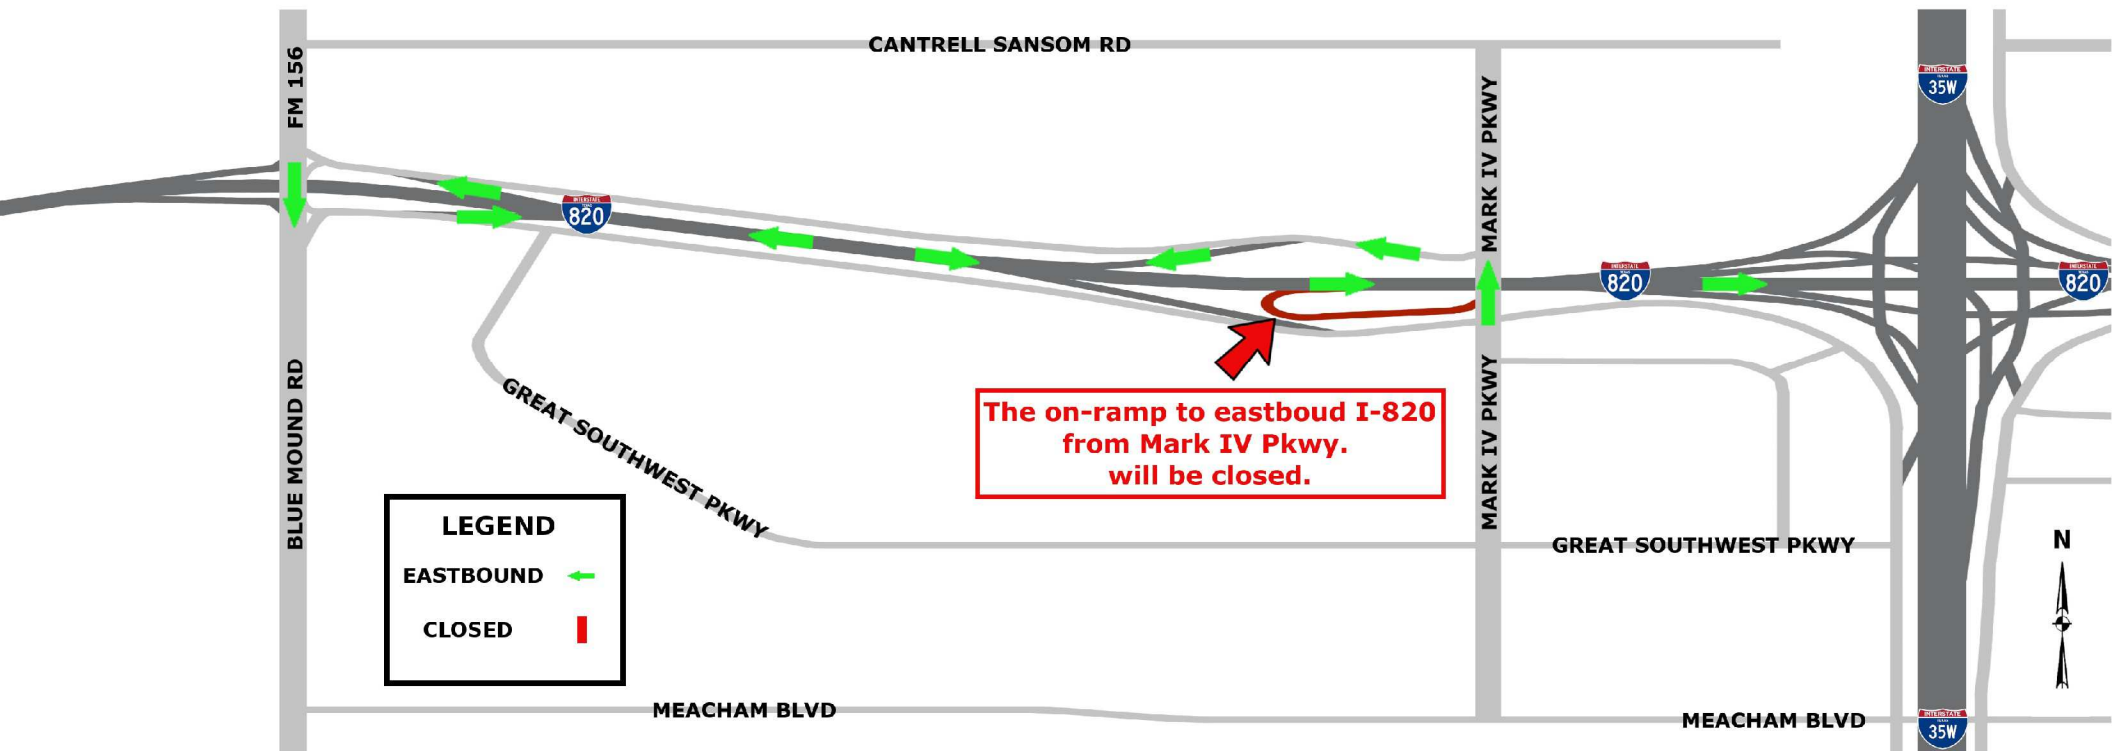

EASTBOUND MARK IV PARKWAY ON-RAMP CLOSURE

The current on-ramp (loop) to eastbound I-820 from Mark IV Pkwy. will be permanently closed until a new ramp is rebuilt.

For the duration of this closure traffic will be redirected to the entrance at FM 156 (Blue Mound Rd.)