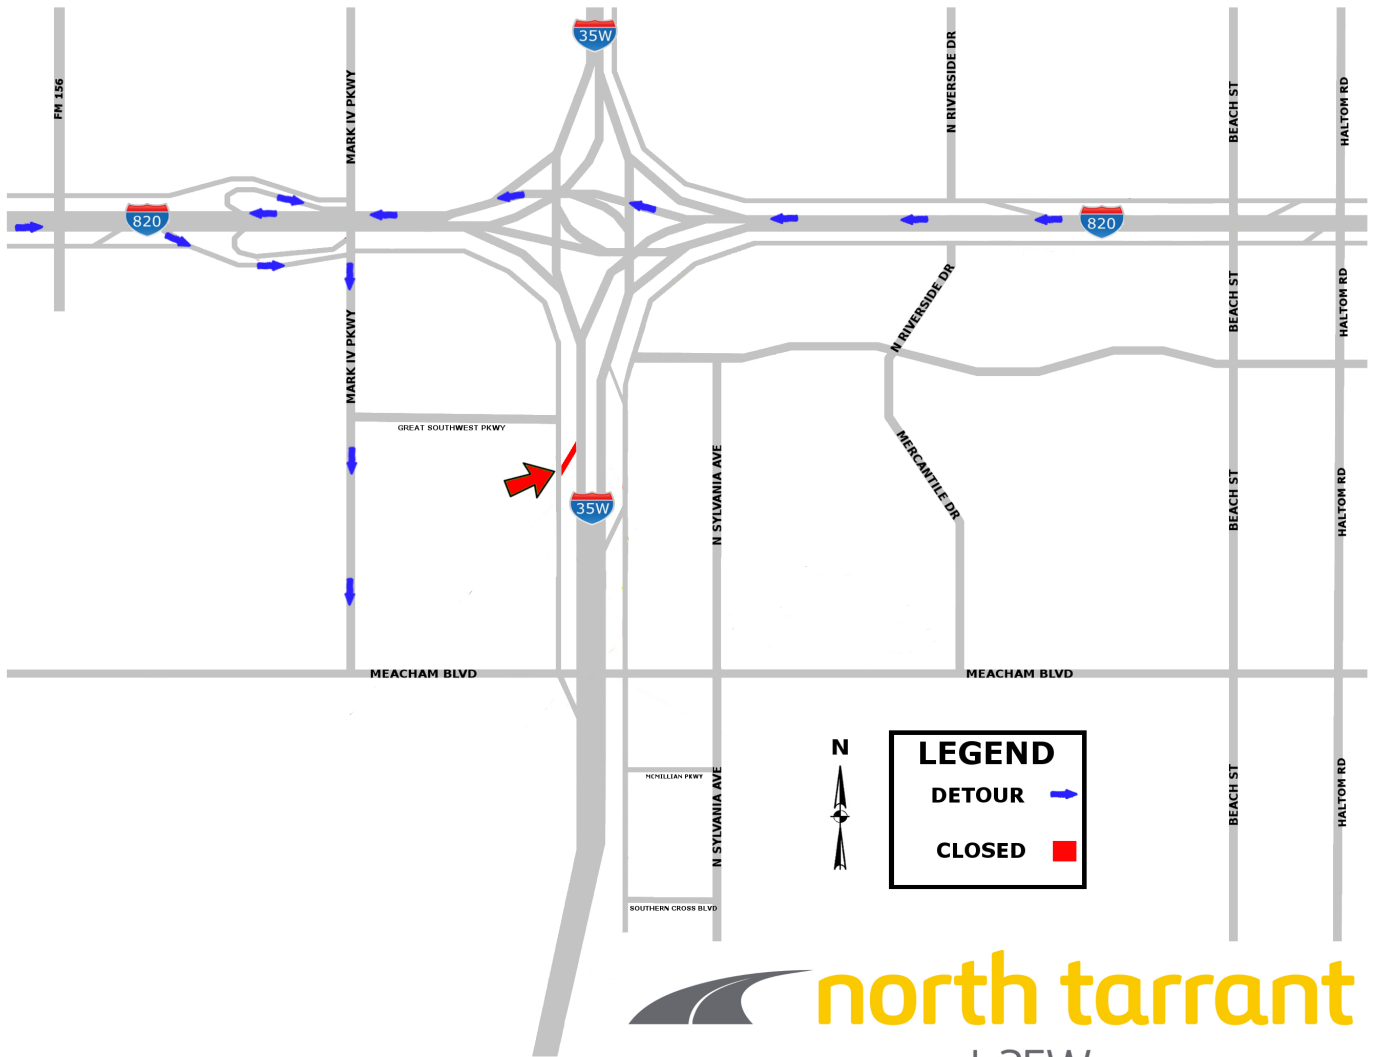

# MEACHAM BLVD OFF RAMP CLOSURE FROM I-820

Meacham Blvd. will be inaccessible from I-820. Traffic will be redirected to Mark IV Pkwy.