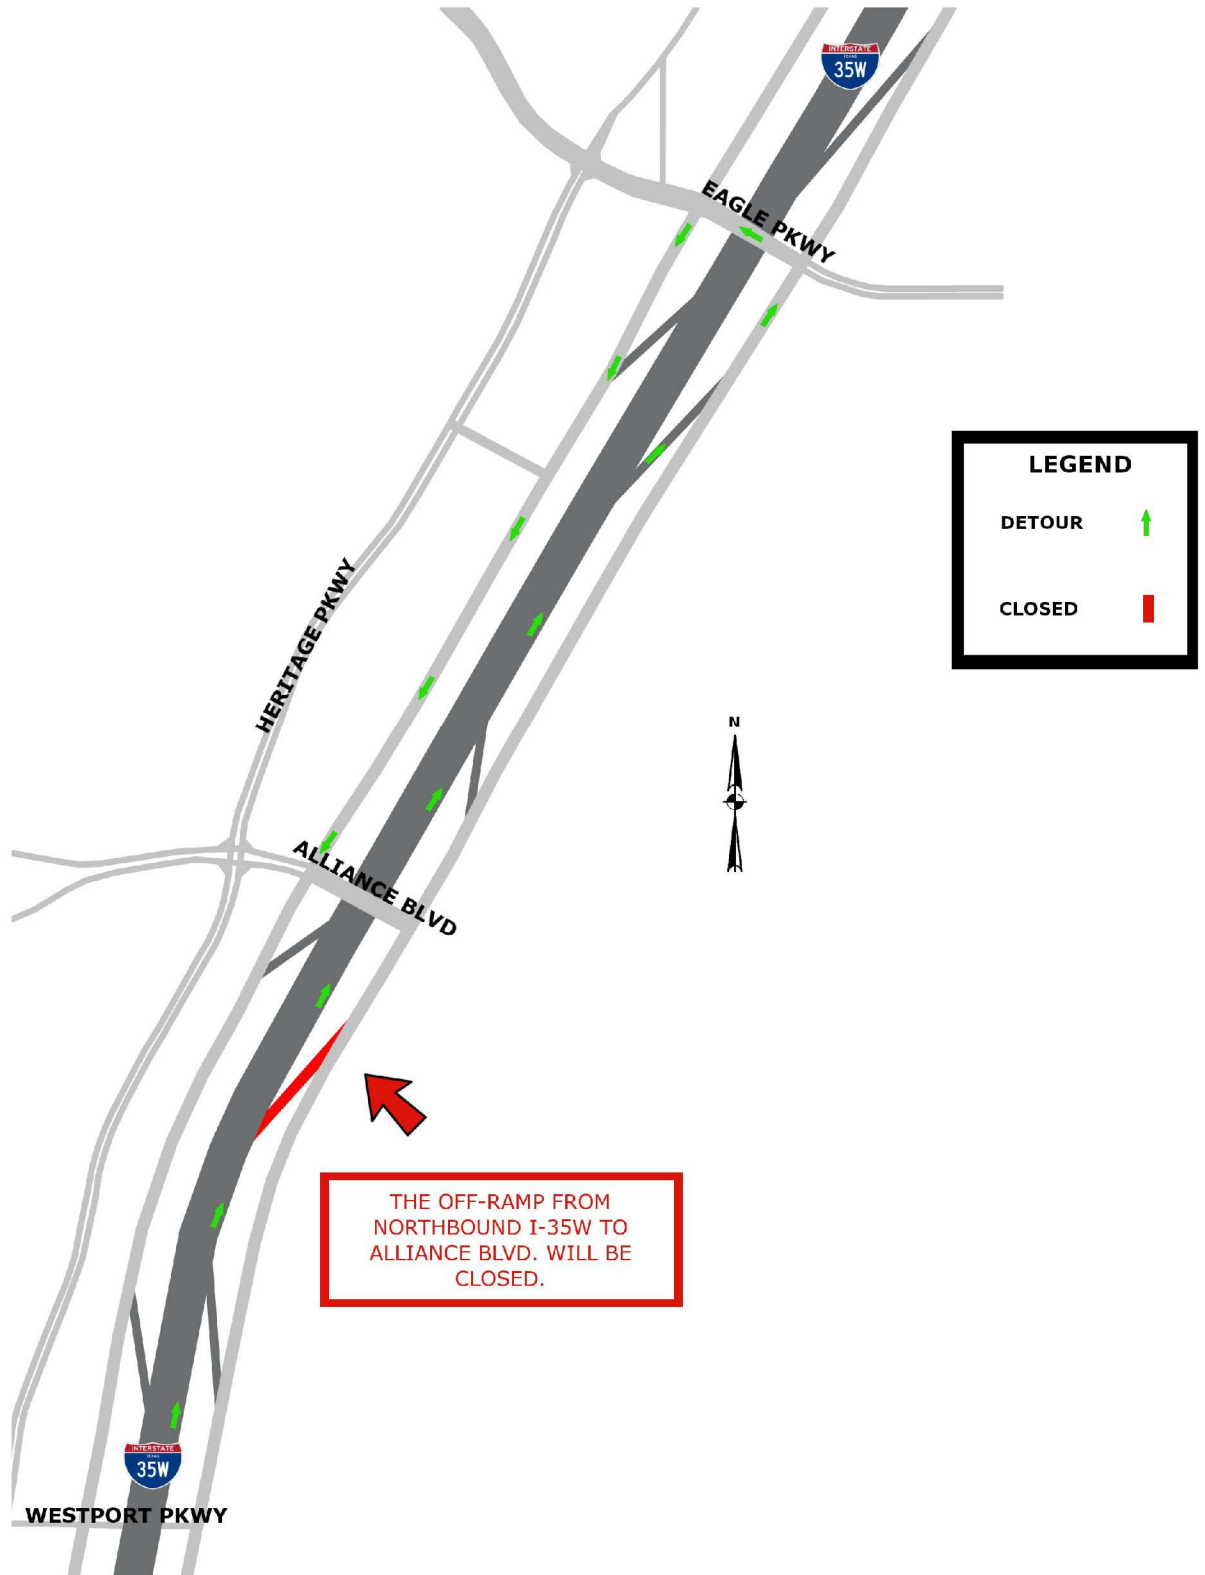

LONG TERM CLOSURE OF NORTHBOUND I-35W ALLIANCE BLVD. OFF-RAMP

The off-ramp from northbound I-35W to Alliance Blvd. will be closed.

Traffic will be redirected to the next exit at Eagle Pkwy.

This closure is expected to last through early 2022.