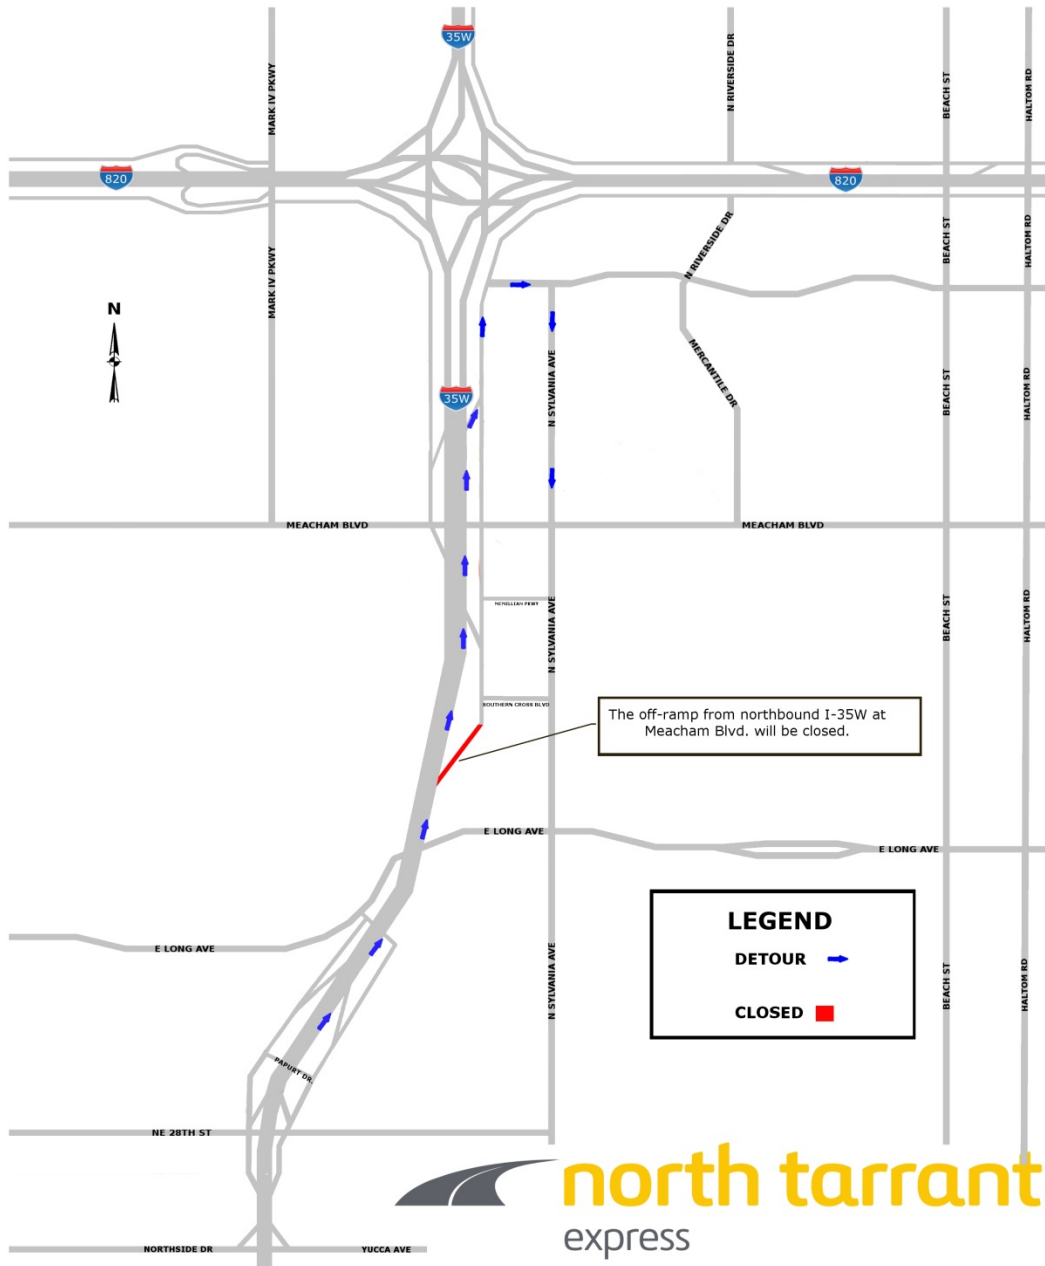

LONG TERM CLOSURE OF THE NORTHBOUND OFF-RAMP TO MEACHAM BLVD

Saturday, April 2 through June 2017 (estimated)

The off-ramp from northbound I-35W at Meacham Blvd. will be closed.

Traffic will be redirected to the next exit at Beach St.