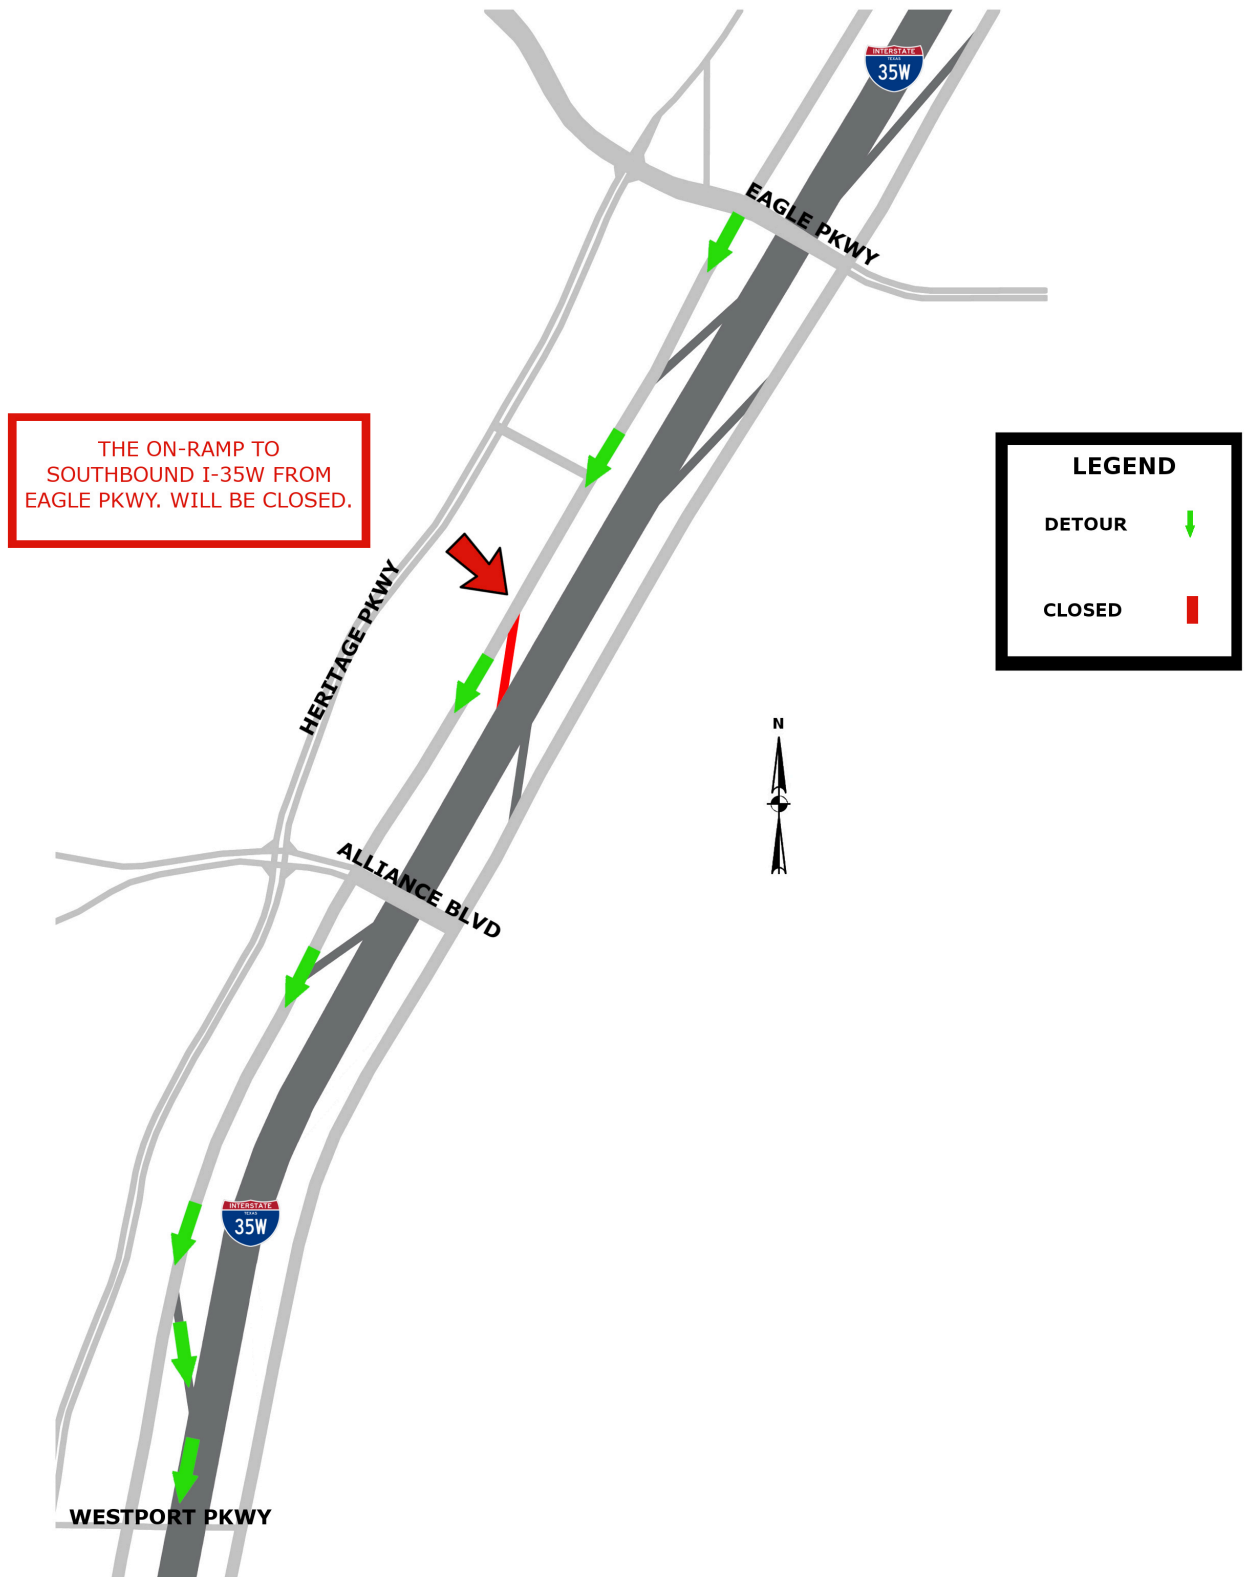

LONG TERM CLOSURE OF SOUTHBOUND I-35W EAGLE PKWY. ON-RAMP

The on-ramp to southbound I-35W from Eagle Pkwy. will be closed.

Traffic will be redirected to the next entrance at Alliance Blvd.

This closure is expected to last through 2021.